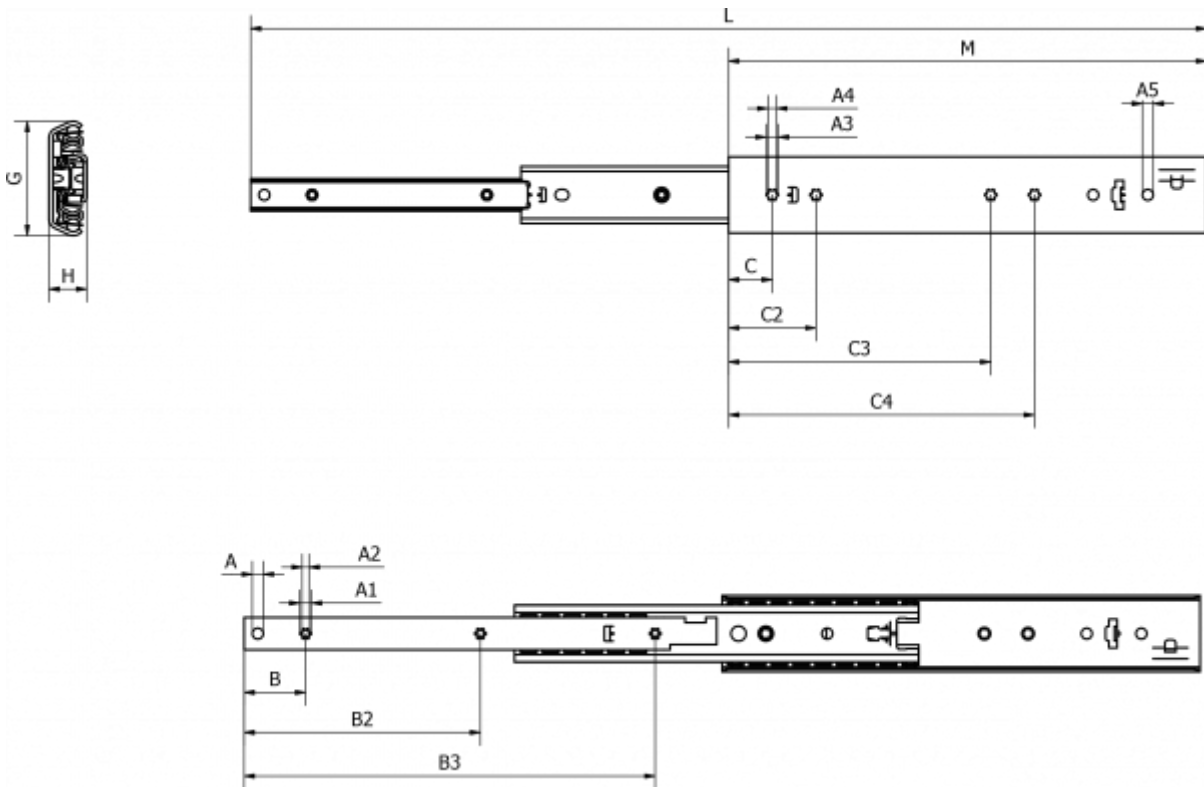

Article number: 11112S62

Description: Thomas Regout Telescopic Slide 11112S61 ULF HD F, 3-piece
Length 300 mm / load cap. 94 kg / extension 285 mm

Measures

A = 8	B3 = 301	Load capacity = 96
A1 = 8.1	C = 32	M = 350
A2 = 5.1	C2 = 64	
A3 = 9	C3 = 192	
A4 = 6.5	C4 = 224	
A5 = 8	G = 55.8	
B = 45	H = 18.5	
B2 = 173	L = 700	